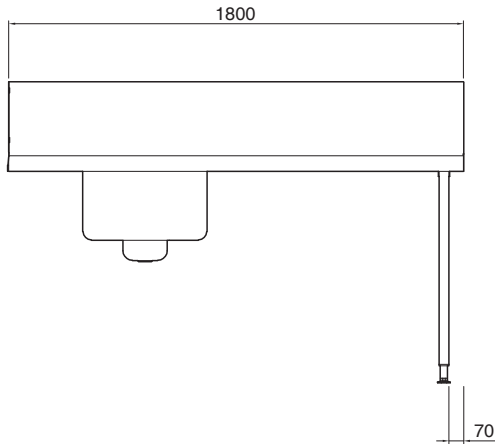

Key Information:

External dimensions, Width:	
865332 (PTSBHT18R)	1800 mm
External dimensions, Depth:	745 mm
External dimensions, Height:	1170 mm
Net weight:	18 kg
Splashback Dimensions, Height:	300 mm
Basin dimensions:	500x400x300h

Front

Side