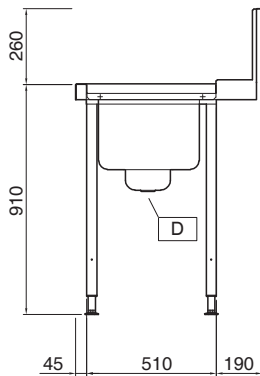

Key Information:

External dimensions, Width:	
865332 (PTSBHT18R)	1800 mm
External dimensions, Depth:	745 mm
External dimensions, Height:	1170 mm
Net weight:	18 kg
Splashback Dimensions, Height:	300 mm
Basin dimensions:	500x400x300h